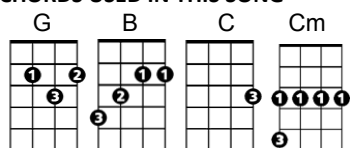

Creep

Radiohead

CHORDS USED IN THIS SONG

[G] [B] [C] [Cm]

[Verse 1]

[G] When you were here [G] before
Couldn't look you in the [B] eyes
You look like an [C] angel
Your skin makes me [Cm] cry

[Cm] You float like a [G] feather
In a beautiful [B] wind
I wish I was [C] special
You're so fucking [Cm] special

[Chorus]

[Cm] But I'm a creep [G]
I'm a wierdo [B]
What the hell am I doing here [C]
I don't belong here [Cm]

[Verse 2]

[Cm] I don't care if it [G] hurts
I wanna have control [B]
I wanna perfect [C] body
I want a perfect [Cm] soul

[Cm] I want you to [G] notice
When I'm not [B] around
You're so fucking [C] special
I wish I was [Cm] special

[Chorus]

[Cm] But I'm a creep [G]
I'm a wierdo [B]
What the hell am I doing here [C]
I don't belong here [Cm]

[Bridge]
oooh she's running [G]
away [B]
oooh she's running [C]
run, run, run [Cm] run

[Cm] Whatever makes you [G] happy
Whatever you [B]want
You're so fucking [C]special
Wish I was [Cm]special