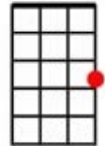

(C) You will get a sentimental (Bm) feeling when you hear
(C) Voices singing, ' Let's be jolly,
(A) Deck the halls with (D) boughs of holly'.
(A) Fa la la la (D) laaa, la la (A) la (D) laa)

(G) Rocking around the Christmas tree
Let the (D) Christmas spirit ring
Later we'll have some pumpkin pie
And we'll do some carol-(G)-ling.

Rocking around the Christmas tree
Have a (D) happy holiday.
Everyone dancing merrily in the
New - Old - Fashioned (G) Way.

New - Old - Fashioned (G) Wa- (D)- y. (G)

(D) (G)

Gmaj

Dmaj

Cmaj

Bmin

Amaj

Verse

I wanna wish you a [G] Merry Christmas,
[A7] I wanna wish you a [D] Merry Christmas,
I wanna wish you a [G] Merry Christmas,
From the [A7] bottom of my [D] heart. **STOP**

I wanna wish you a [G] Merry Christmas,
[A7] I wanna wish you a [D] Merry Christmas,
I wanna wish you a [G] Merry Christmas,
From the [A7] bottom of my [D] heart. **STOP**

[D] [D] [D]

Blue Christmas (C)

Peter B

I'll have a blue Christmas without you
I'll be so blue just thinking about you
Decorations of red on a green Christmas tree
Won't be the same dear if you're not here with me