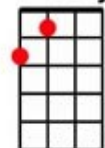

(C) You will get a sentimental (Bm) feeling when you hear
(C) Voices singing, ' Let's be jolly,
(A) Deck the halls with (D) boughs of holly'.
(A) Fa la la la (D) laaa, la la (A) la (D) laa)

(G) Rocking around the Christmas tree
Let the (D) Christmas spirit ring
Later we'll have some pumpkin pie
And we'll do some carol-(G)-ling.

Rocking around the Christmas tree
Have a (D) happy holiday.
Everyone dancing merrily in the
New - Old - Fashioned (G) Way.

New - Old - Fashioned (G) Wa- (D)- y. (G)

(D) (G)

Gmaj

Dmaj

Cmaj

Bmin

Amaj

Verse

I wanna wish you a [G] Merry Christmas,
[A7] I wanna wish you a [D] Merry Christmas,
I wanna wish you a [G] Merry Christmas,
From the [A7] bottom of my [D] heart. **STOP**

I wanna wish you a [G] Merry Christmas,
[A7] I wanna wish you a [D] Merry Christmas,
I wanna wish you a [G] Merry Christmas,
From the [A7] bottom of my [D] heart. **STOP**

[D] [D] [D]

Blue Christmas (C)

Peter B

I'll have a blue Christmas without you
I'll be so blue just thinking about you
Decorations of red on a green Christmas tree
Won't be the same dear if you're not here with me