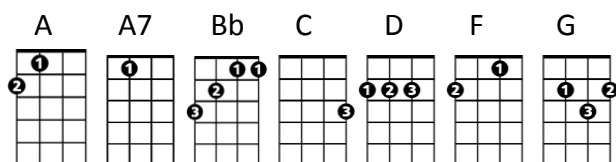

Everyday

Buddy Holly

CHORDS USED IN THIS SONG

[D] [G] [A7]

[D] [G] [A7]

[D] [G] [A7][D] [G] [A]

Verse 1

[D] Everyday, [G] it's a gettin' [A7] closer,

[Bb] True love from [A] me? [A7]

Verse 1

[D] Everyday, [G] it's a gettin' [A7] closer,

[D] Goin' faster [G] than a roller [A] coaster,

[D] Love like yours will [G] surely [A7] come my [D] way, ([G] hey, [D] hey, [A] hey)

[D] [G] [A7]
[D] [G] [A7]
[D] [G] [A7][D] [G] [A]

Chorus

[G] Everyday seems a little longer,
[C] Every way, love's a little stronger,
[F] Come what may, do you ever long for
[Bb] True love from [A] me? [A7]

Verse 3

[D] Everyday, [G] it's a gettin' [A7] closer,
[D] Goin' faster [G] than a roller [A] coaster,
[D] Love like yours will [G] surely [A7] come my [D] way, ([G] hey, [D] hey, [A] hey)
[D] Love like yours will [G] surely [A7] come my [D] way [G] [D] [A] [D]