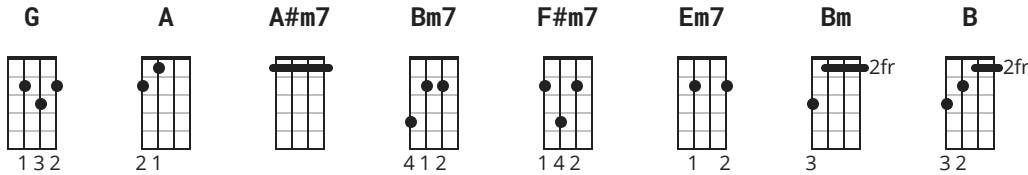

How Long ukulele chords by Ace

Difficulty: intermediate

Tuning: G C E A

CHORDS

"How Long" by Ace
from "Five-A-Side" (1974)
duration 3:23

INTRO:

bass, pedal riff on Bb, 4 measures
add drums, 4 measures
add keyboards (to play on rhythm guitar, barre 1st fret and play...)

G/A A x4

A#m7

CHORUS:

Bm7 F#m7 Em7 Em7 F#m7
How long has this been goin' on?

Bm7 F#m7 Em7 Em7 F#m7
How long has this been goin' on?

REFRAIN:

G/A A
Well, your friends with their fancy persuasion

G/A A
don't admit that it's part of a scheme,

G/A A
but I can't help but have my suspicion

G/A A
'cause I ain't quite as dumb as I seem.

G/A A
And you said you was never intendin'

G/A A
to break up our scene in this way,

G/A A
but there ain't any use in pretendin'

G/A A A#m7
it could happen to us any day.

REPEAT CHORUS

SOLO BRIDGE: (rhythm guitar, barre 3rd fret)

Bm A/B x8

REPEAT REFRAIN

REPEAT CHORUS, FADE OUT