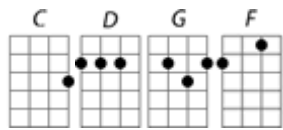

# Beatles - Love Me Do

[Intro]

[G] [C]

[Verse]

[G]Love, love me [C]do  
You [G]know I love [C]you  
I'll [G]always be [C]true  
So pl[C]eeee[C/G]ease... [G]Love me do

[G]Love, love me [C]do  
You [G]know I love [C]you  
I'll [G]always be [C]true  
So pl[C]eeee[C/G]ease... [G]Love me do

[Bridge]

[D]Someone to love, [C]some[F]body [G]new  
[D]Someone to love, [C]some[F]one like [G]you

[G]Love, love me [C]do  
You [G]know I love [C]you  
I'll [G]always be [C]true  
So pl[C]eeee[C/G]ease... [G]Love me do

[Repeat Bridge]

[G]Love, love me [C]do  
You [G]know I love [C]you  
I'll [G]always be [C]true  
So pl[C]eeee[C/G]ease... [G]Love me do

[Outro]

[G]Love me [C]do,  
Yeah [G]love me [C]do,  
**yeah [G]love me [C]do...**