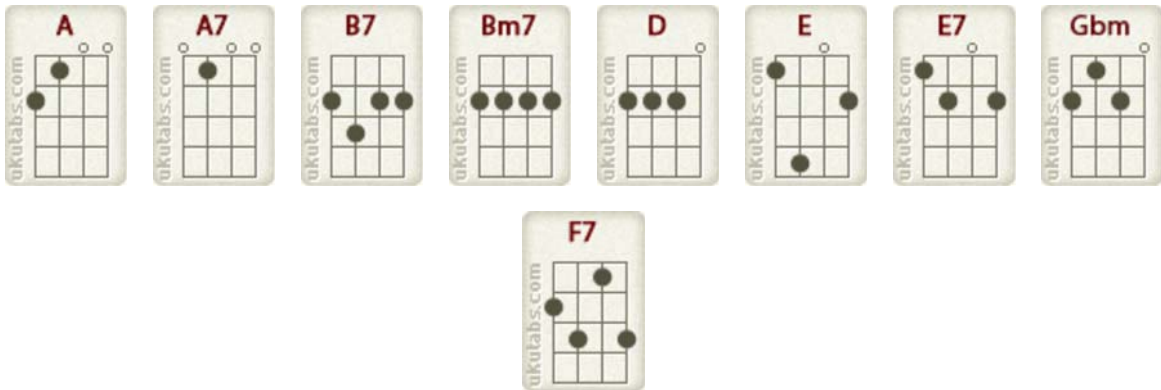

Title	Oh! Darling
Artist	The Beatles
Album	Oh! Darling single

**Verse:**

E A E
 Oh___ darling please believe me
 Gbm D
 I'll never do you no harm
 Bm7 E7
 Be-lieve me when I tell you
 Bm7 E7 A
 I'll never do you no harm

Ab = G#
 Bb = A#
 Db = C#
 Eb = D#
 Gb = F#

Interlude: A-D-A-E

E A E
 Oh___ darling if you leave me
 Gbm D
 I'll never make it alone
 Bm7 E7
 Believe me when I beg you
 Bm7 A
 Don't ever leave me alone

Interlude: A-D-A-A7**Chorus:**

A7 D F7
 When you told me you didn't need me anymore
 A
 Well you know I nearly broke down and cried
 B7
 When you told me you didn't need me anymore
 E7 F7 E7 E
 Well you know I nearly fell down and died___

E A E
Oh darling please believe me
Gbm D
I'll never let you down

- spoken - oh believe me darling

Bm7 E7
Believe me when I tell you
Bm7 E7 A
I'll never do you no harm

End: A-D-A-Bb7-A7

This arrangement for the song is the author's own work and represents their interpretation of the song. You may only use this file for private study, scholarship, or research.