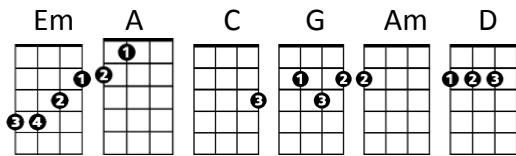

Rocket Man

Elton John

CHORDS USED IN THIS SONG

Verse 1:

[Em]She packed my bags last night, pre-[A]flight
[Em]Zero hour, nine [A]AM
[C]And I'm gonna be [G]high as a [Am]kite by [D]then
[Em]I miss the earth so much, I [A]miss my wife
[Em]It's lonely out in [A]space
[C]On such a [G]timeless [Am]flight [D]

Chorus:

[G]And I think it's gonna be a long long [C]time
Til touchdown brings me 'round to [G]find
I'm not the man they think I am at [C]home
Oh no, no, [G]no, I'm a [A]rocket man
[C]Rocket man, burnin' out his fuse up [G]here alone

Verse 2:

[Em]Mars ain't the kinda place to [A]raise your kids
[Em]In fact it's cold as [A]hell
[C]And there's no one [G]there to [Am]raise them if you[D]did
[Em]And all this science, I don't under[A]stand
[Em]It's just my job five days a [A]week
[C]Rocket [G]man [Am]rocket [D]man

Chorus:

[G]And I think it's gonna be a long long [C]time
Til touchdown brings me 'round to [G]find
I'm not the man they think I am at [C]home
Oh no, no, [G]no, I'm a [A]rocket man
[C]Rocket man, burnin' out his fuse [G]up here alone