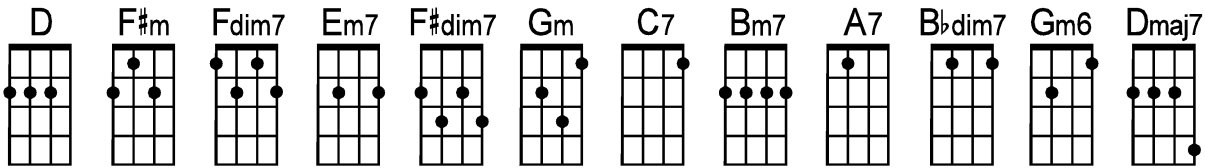

Smile (Key of D)

by Charles Chaplin (1936) lyrics added in 1954 by John Turner and Geoffrey Parsons

D
Smi-i--le, though your hea-a-rt is ach-ing

F#m
Smile, even tho-o-ugh it's break-ing

Bm7 **Fdim7** **Em7** **F#dim7**
When there are clo-o--uds in the sk--y--y, you'll get by--y--y

Em
If you smi-i--le through your fe-ear and sor-row,

Gm **C7**
Smile, and may-be--e to-mor--row

D **Bm7** **Em7** **A7**
You'll se-ee the su--un come shining thro-o-ough, for you.

D
Light up your fa-ace with glad-ness,

F#m
Hide every tra--ace of sad-ness

Bm7 **Fdim7** **Em7** **F#dim7**
Although a te----ar may be e---e---ver so near

Em
That's the ti---i--ime you must keep on try-ing

Gm **C7**
Smile, what's the u--se of cry-ing,

D **Bm7** **Em7** **A7** **D**
You'll fi-ind that li---ife is still worth-whi-i-le, if yo-ou'll just smi-i---ile.

Instrumental - 1st verse chords:

D
Light up your fa-ace with glad-ness,

F#m
Hide every tra--ace of sad-ness