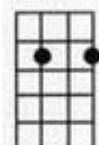

BRIDGE

Am D7 G Am Em7

Since you went away the blues walked in and met me.

Am D7 G Em7

If you stay away old rockin chair will get me.

Am D7 G E7 A7 D D7

All I do is pray the lord above will let me walk in the sun once more.

Em7