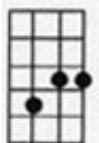

Stormy Weather (Lena Horne 1943)

INTRO

Gmaj7 // Bm // Am // D7 // Gmaj7 // Em7 // Am7 // D7 //

Gmaj7

VERSE 1

Gmaj7 Bm Am D7

Dont know why----- theres no sun up in the sky

Gmaj7 Em7

Life is bare-----, gloom and misery everywhere

Gmaj7 Em7

Stormy weather

Am7 D7 Gmaj7 Em7 Am

Just cant get my poor self together,

D7 Gmaj7 Em7 Am7 D7

Im weary all the time So weary all the time

D7

Am7

BRIDGE

Am D7 G Am Em7

Since you went away the blues walked in and met me.

Am D7 G Em7

If you stay away old rockin chair will get me.

Am D7 G E7 A7 D D7

All I do is pray the lord above will let me walk in the sun once more.