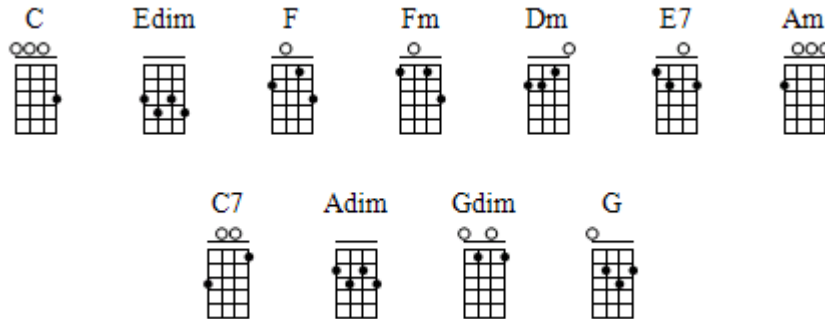

Take Your Love With Me (Ukulele Song)

Sophie Madeleine

① = A   ③ = C
② = E   ④ = G

INTRO

C Edim F Fm C

VERSE 1

C Edim
I could navigate the ocean in a home-made boat
Dm F
And fly across the desert in a ten pound note
C E7 Am C7
I could do most anything if everywhere I go
F Fm C
I could take your love with me

VERSE 2

C Edim
I could tame the wildest animals with just one stare
Dm F
I'd even take my chances with a polar bear
C E7 Am C7
I could be in mortal danger but I wouldn't care
F Fm C
I could take your love with me

MIDDLE

F C
And so you made me a promise
F C
That you would always be around
Adim C
And you would stay true and honest
Am F
Because I need you in my pocket, in my heart and in my head
D G Gdim G
So I just had to find a way to take you everywhere I went