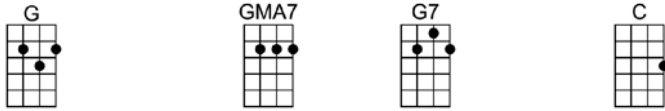

TENNESSEE WALTZ

3/4 123 12

I was dancin' with my darlin to the Tennessee Waltz when an old friend I happened to see.

I intro-duced him to my darlin' and while they were dancin'

My friend stole my sweetheart from me.

CHORUS 1:

I re-mem-ber the night and the Tennessee Waltz now I know just how much I have lost

Yes I lost my little darlin' the night they were playin' that beautiful Tennessee Waltz

Now I wonder how a dance like the Tennessee Waltz could have broken my heart so com-plete

C#dim G D7 G C G
My friend stole my sweetheart from me.

CHORUS 1:

G B7 C G Em7 A7 D7
I re-member the night and the Tennessee Waltz now I know just how much I have lost

G GMA7 G7 C C#dim G D7 G C G
Yes I lost my little darlin' the night they were playin' that beautiful Tennessee Waltz

G GMA7 G7 C C#dim G Em7 A7 D7
Now I wonder how a dance like the Tennessee Waltz could have broken my heart so com-plete

G GMA7 G7 C C#dim G D7 G C G
Well I couldn't blame my darlin', and who could help fallin' in love with my darlin' so sweet