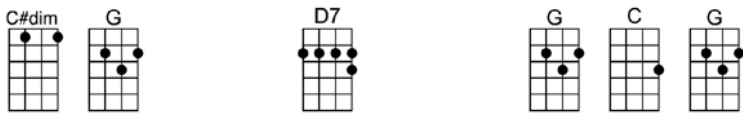

TENNESSEE WALTZ

3/4 123 12

I was dancin' with my darlin to the Tennessee Waltz when an old friend I happened to see.

I intro-duced him to my darlin' and while they were dancin'

My friend stole my sweetheart from me.

CHORUS 1:

I re-mem-ber the night and the Tennessee Waltz now I know just how much I have lost

Yes I lost my little darlin' the night they were playin' that beautiful Tennessee Waltz

Now I wonder how a dance like the Tennessee Waltz could have broken my heart so com-plete

C#dim G D7 G C G
My friend stole my sweetheart from me.

CHORUS 1:

G B7 C G Em7 A7 D7
I re-member the night and the Tennessee Waltz now I know just how much I have lost

G GMA7 G7 C C#dim G D7 G C G
Yes I lost my little darlin' the night they were playin' that beautiful Tennessee Waltz

G GMA7 G7 C C#dim G Em7 A7 D7
Now I wonder how a dance like the Tennessee Waltz could have broken my heart so com-plete

G GMA7 G7 C C#dim G D7 G C G
Well I couldn't blame my darlin', and who could help fallin' in love with my darlin' so sweet