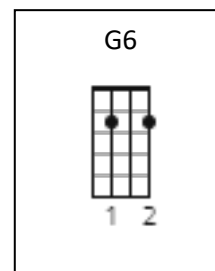

TEQUILA SUNRISE

[Intro]

G G6 G G6 G G6 G G6
Am D7 G G6 G G6

[Verse]

G G6 G G6
It's another tequila sunrise
D Am
Starin' slowly 'cross the sky
D7 G G6 G G6
Said goodbye
G G6 G G6
He was just a hired hand
D Am
Workin' on the dreams he planned to try
D7 G G6 G G6
The days go by

[Chorus]

Em C
Every night when the sun goes down
Em C
Just another lonely boy in town
Em Am D7 D
and she's out runnin' round

[Verse]

G G6 G G6
She wasn't just another woman
D Am
And I couldn't keep from comin' on
D7 G G6 G G6
It's been so long
G G6 G G6
Oh, and it's a hollow feelin'
D Am
When it comes down to dealin' friends
D7 G G6 G G6
It never ends