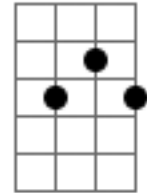

You've Got A Friend In Me – Randy Newman (Toy Story)

C G7 C C7
You've got a friend in me
F F#dim7 C C7
You've got a friend in me
F C E7 Am
When the road looks rough ahead
F C E7 Am
And you're miles and miles from your nice warm bed
F C E7 Am
You just remember what your old pal said
D7 G7 C A7
Boy, you've got a friend in me
D7 G7 C
Yeah, you've got a friend in me

F#dim7

C G7 C C7
You've got a friend in me
F F#dim7 C C7
You've got a friend in me
F C E7 Am
If you've got troubles, I've got 'em too

F C E7 Am
There isn't anything that I wouldn't do for you
F C E7 Am
We stick together, we'll see it through
D7 G7 C A7
Cause you've got a friend in me
D7 G7 C
You've got a friend in me